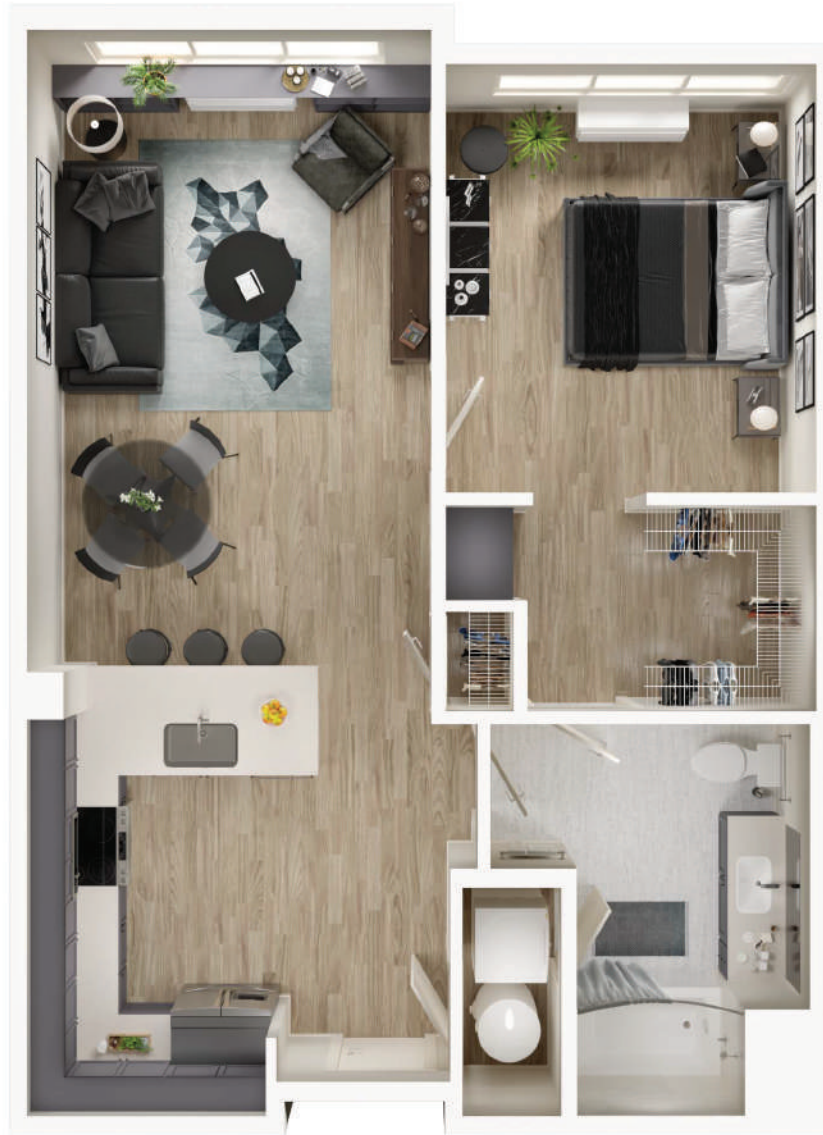

A4

1 BED / 1 BATH

775

SQ. FT.

SAWYER

39 New York Avenue | Jersey City, NJ 07307

www.sawyerjerseycity.com

Floor plans are artist's rendering. All dimensions are approximate. Actual product and specifications may vary in dimension or detail. Not all features are available in every apartment. Prices and availability are subject to change. Please see a representative for details.