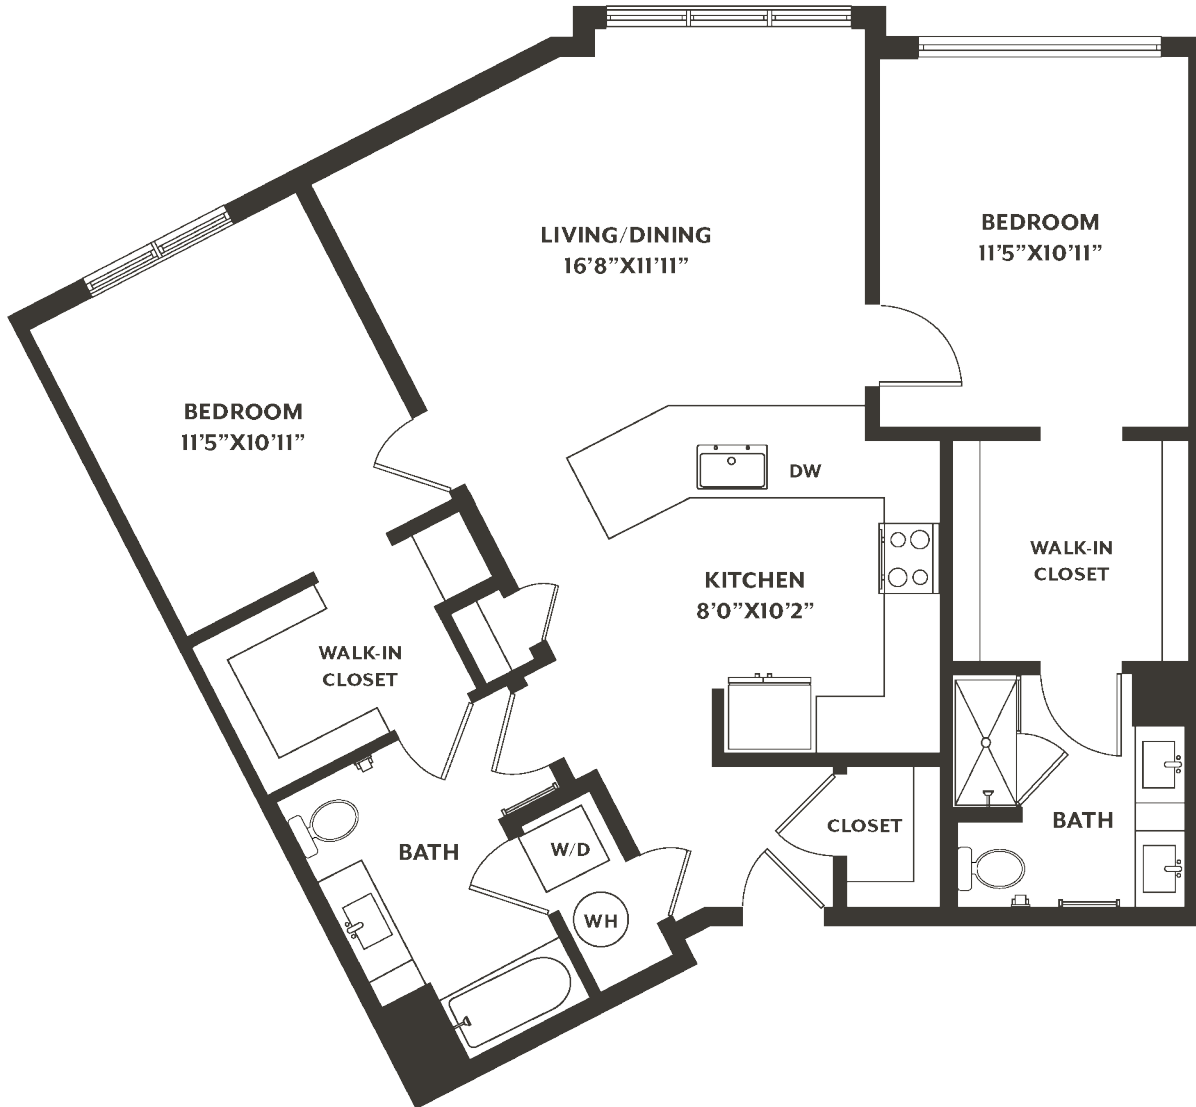

B7

2 BED / 2 BATH

1221

SQ. FT.

39 New York Avenue | Jersey City, NJ 07307

www.sawyerjerseycity.com

Floor plans are artist's rendering. All dimensions are approximate. Actual product and specifications may vary in dimension or detail. Not all features are available in every apartment. Prices and availability are subject to change. Please see a representative for details.