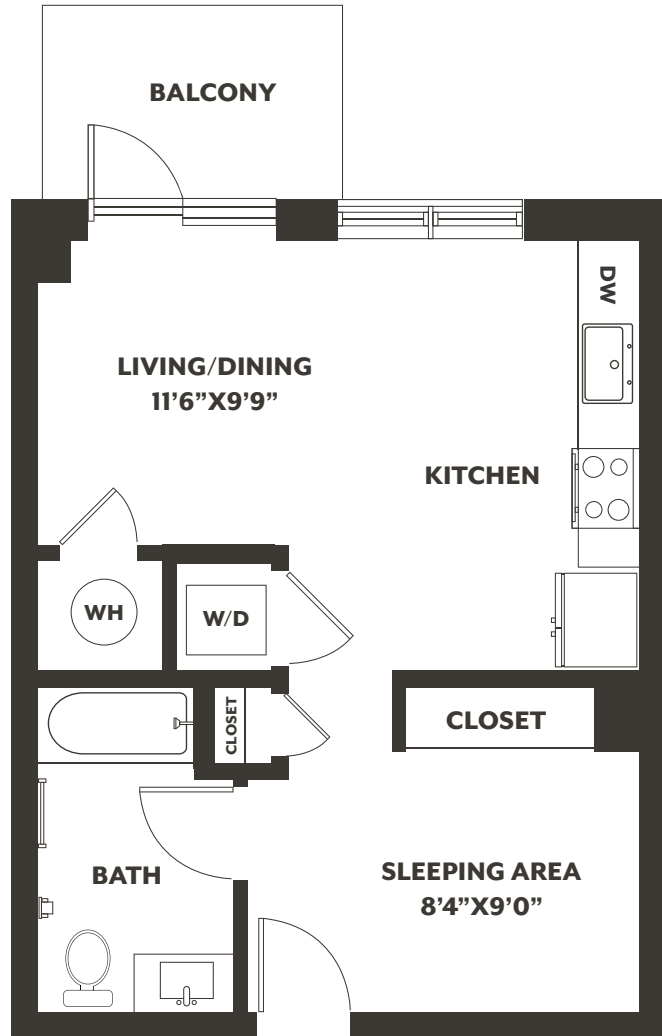

S2

STUDIO / 1 BATH

535

SQ. FT.

	39 New York Avenue Jersey City, NJ 07307
	www.sawyerjerseycity.com

Floor plans are artist's rendering. All dimensions are approximate. Actual product and specifications may vary in dimension or detail. Not all features are available in every apartment. Prices and availability are subject to change. Please see a representative for details.