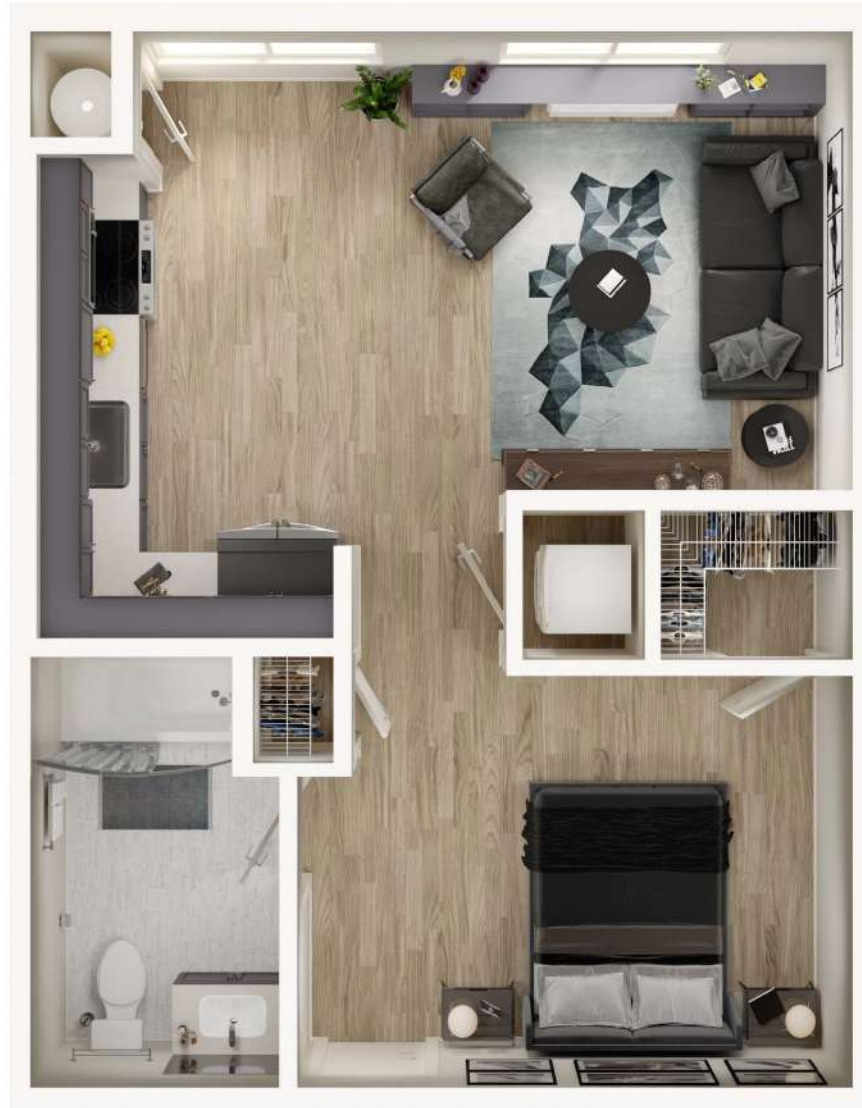

S6

STUDIO / 1 BATH

567

SQ. FT.

SAWYER

39 New York Avenue | Jersey City, NJ 07307

www.sawyerjerseycity.com

Floor plans are artist's rendering. All dimensions are approximate. Actual product and specifications may vary in dimension or detail. Not all features are available in every apartment. Prices and availability are subject to change. Please see a representative for details.